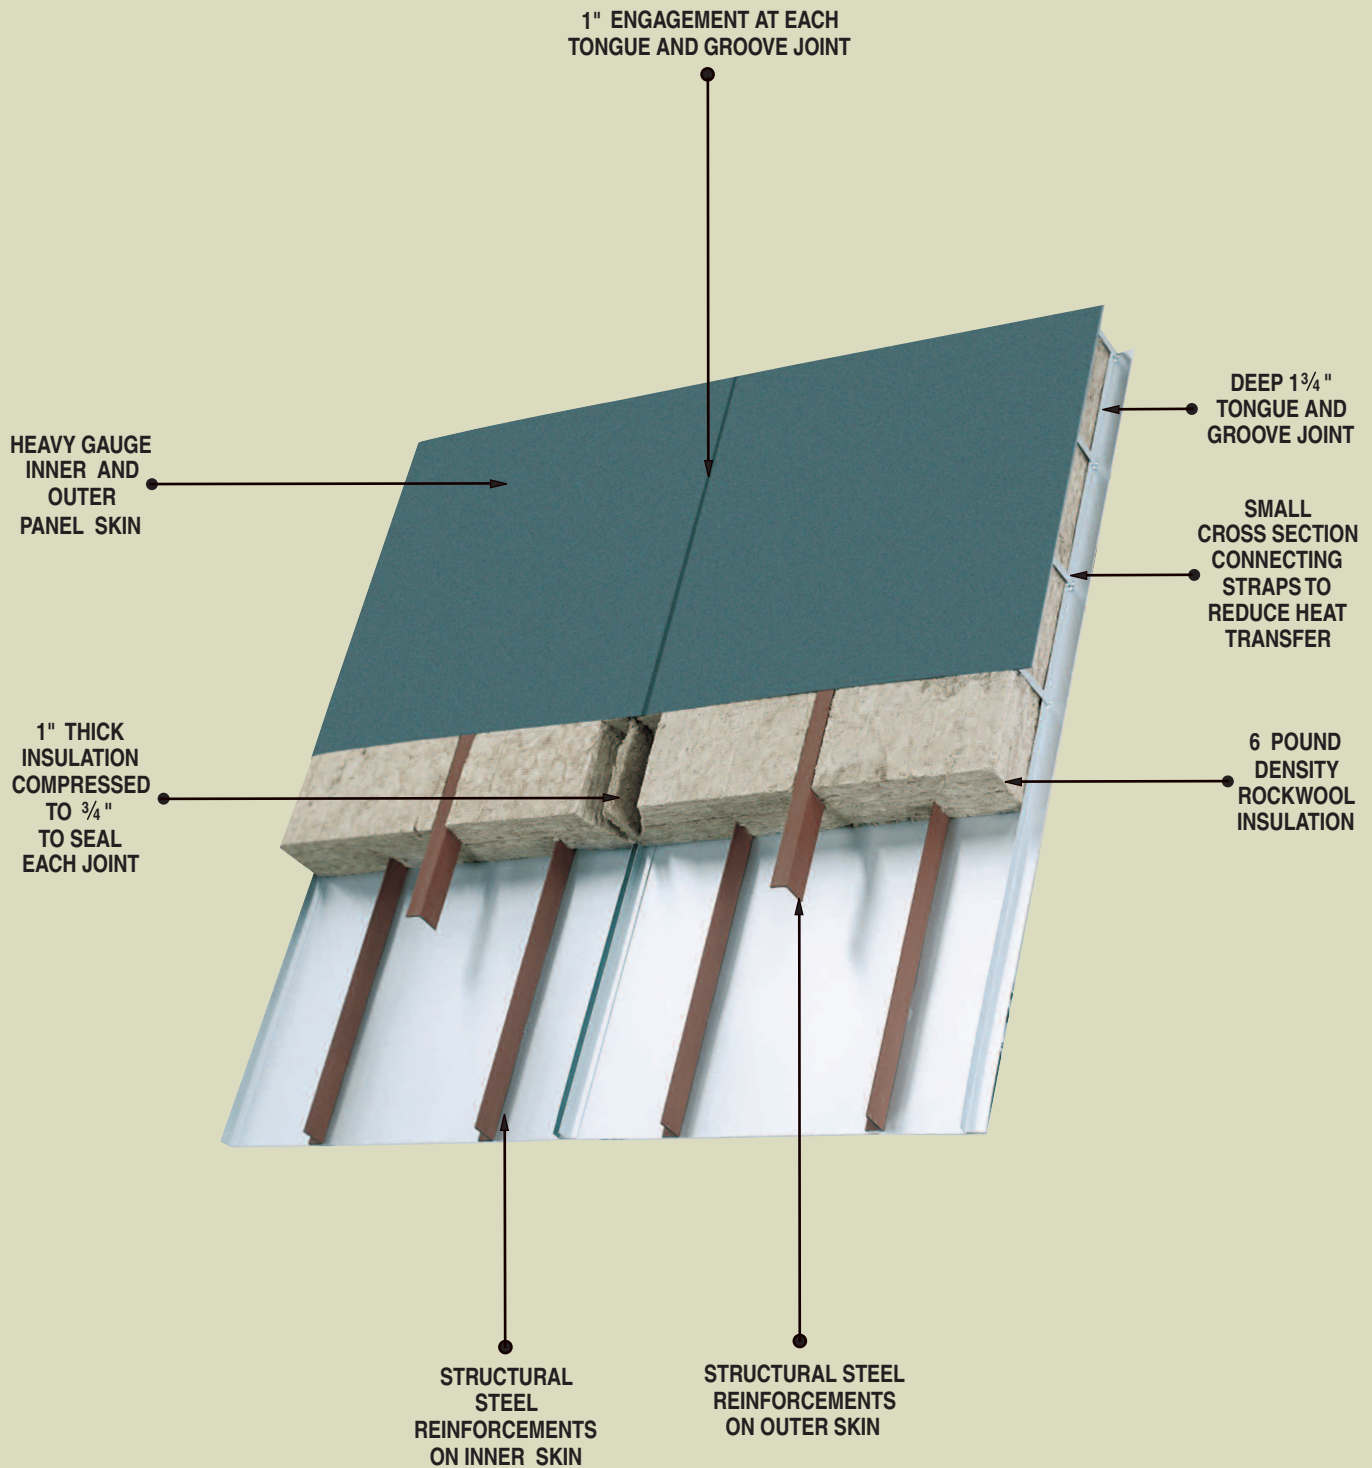

Panel Construction

Ovens and Furnaces For Industry Since 1949
THE GRIEVE CORPORATION

500 Hart Road, Round Lake, Illinois 60073-2898 USA
(847) 546-8225 Fax: (847) 546-9210
www.grievcorp.com email: sales@grievcorp.com