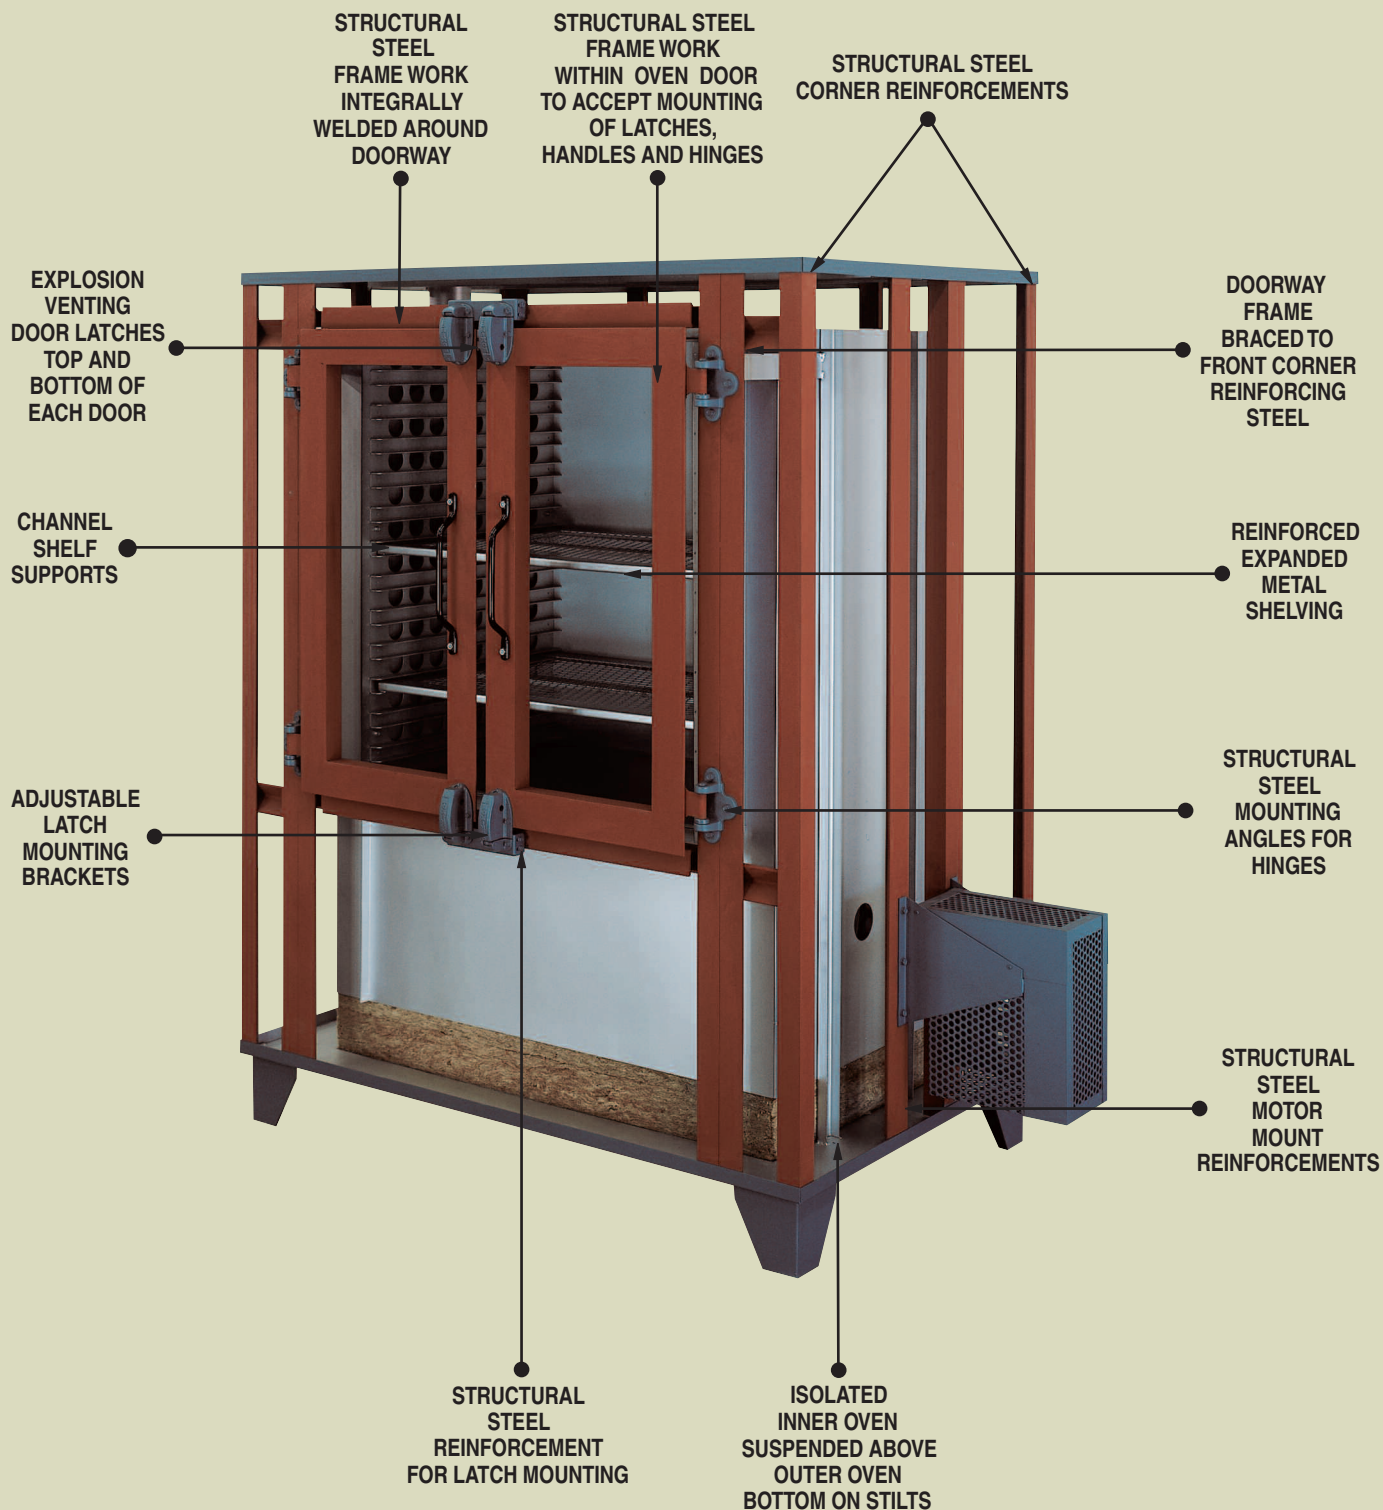

# Cabinet Construction

*Ovens and Furnaces For Industry Since 1949*  
**THE GRIEVE CORPORATION**

500 Hart Road, Round Lake, Illinois 60073-2898 USA  
(847) 546-8225 Fax: (847) 546-9210  
www.grievcorp.com email: sales@grievcorp.com